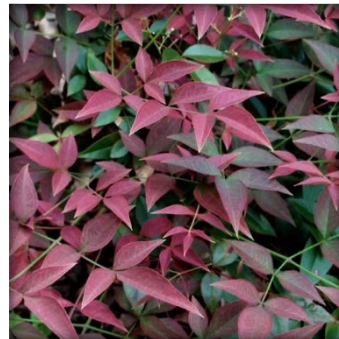

**GO FOR THE GOLD with
this NEW HEAVENLY BAMBOO
from SIDHU & SONS!**

This remarkable sport of 'Gulfstream' provides a splash of color to the landscape in both spring, when it flushes with radiant hues of yellow and gold, and in the winter months, when the foliage turns a rich amber gold. Goldstream is distinguished by narrow, dissected leaves, a compact habit and dense, ornamental foliage, making it perfect as a specimen or accent plant, or in small space gardens and containers.

Slender, distinctively swirly leaves with vibrant, orange-red new growth

***Nandina domestica*
'Gulfstream'**

Scarlet new growth in spring matures to blue-green in summer, then turns intensely red in fall

***Nandina domestica*
'Harbour Dwarf'**

Dark bluish-green compound leaves appear very airy and lacy, and turn burgundy in the fall and winter.

***Nandina domestica*
'Fire Power'**

New growth is lime green, ages to green tinged with yellow or red in summer, with outer leaves turning brilliant red in the fall