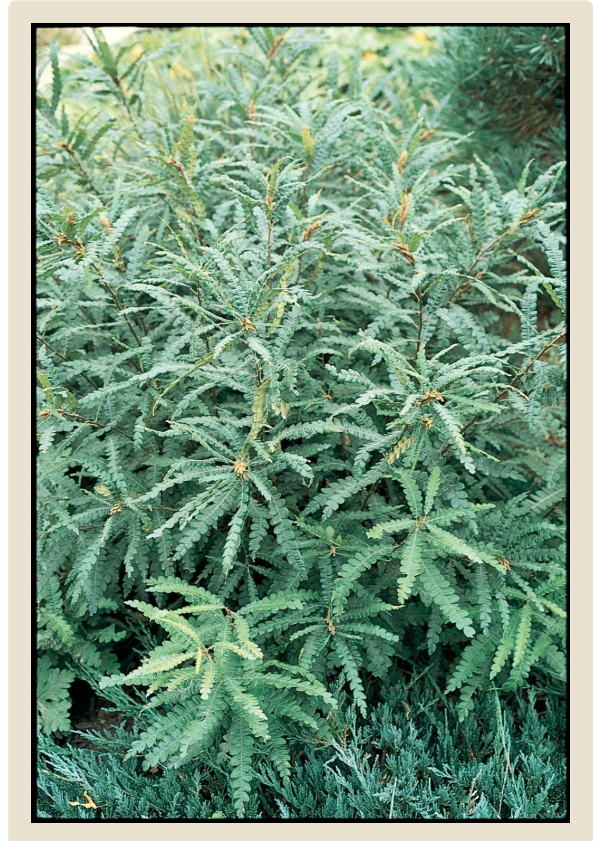

Comptonia peregrina

Sweetfern

'Sweet Fern' has glossy green leaves that are aromatic when abraded.

Native to the NE United States, Comptonia is very adaptive, but prefers full to partial sun in well drained conditions.

Drought & wildlife tolerant once established.

Common Name

Sweetfern

Zone

Zone 2

Mature Size

5'H x 8'W

Plant Type

Deciduous Shrub

715 S Bank Road
Elma, Washington
United States 98541

Tel: 1-800-444-1515
Fax: 360-482-6187

Quality That Grows™