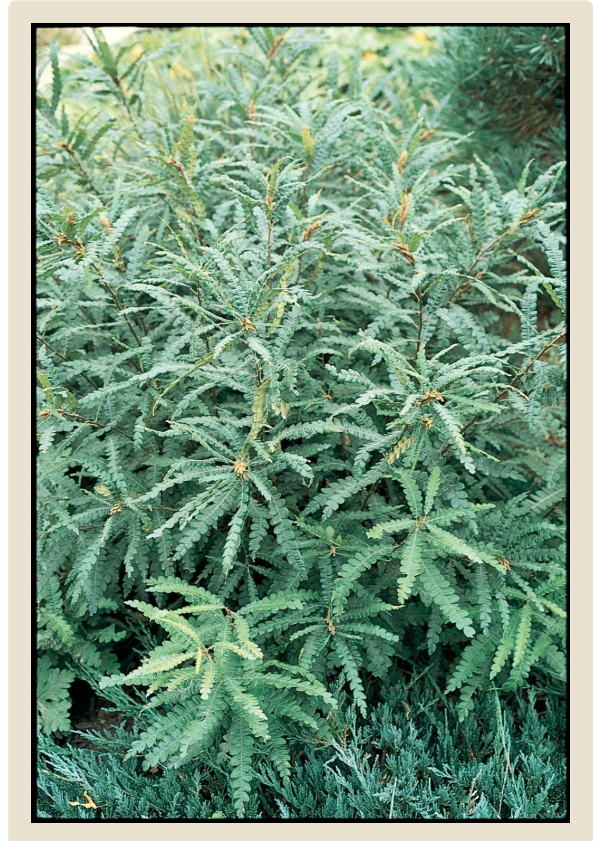

# Sweetfern

'Sweet Fern' has glossy green leaves that are aromatic when abraded.

Native to the NE United States, Comptonia is very adaptive, but prefers full to partial sun in well drained conditions.

Drought & wildlife tolerant once established.

*Common Name*

**Sweetfern**

---

*Zone*

**Zone 2**

---

*Mature Size*

**5'H x 8'W**