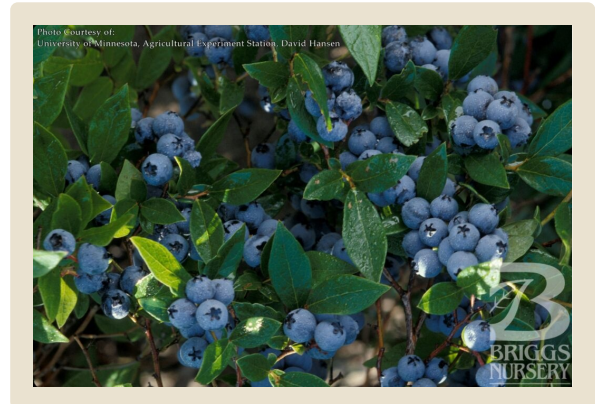

Vaccinium corymbosum x angustifolium

Northblue

Midseason. High chill hour requirement. Semi-dwarf bush. Great producer for northern regions, yielding 3-4 lb. of fruit per plant. Excellent in the home landscape because it's compact and very ornamental. Very hardy to -35. 2 1/2' x 3'.

Common Name

'Northblue' Half Highbush Blueberry

Variety

Northblue

Zone

Zone 3

Mature Size

2.5'H x 3'W

Bloom Time

Midspring

Plant Type

Fruits

Flower Color

White

715 S Bank Road
Elma, Washington
United States 98541

Tel: 1-800-444-1515
Fax: 360-482-6187

Quality That Grows™