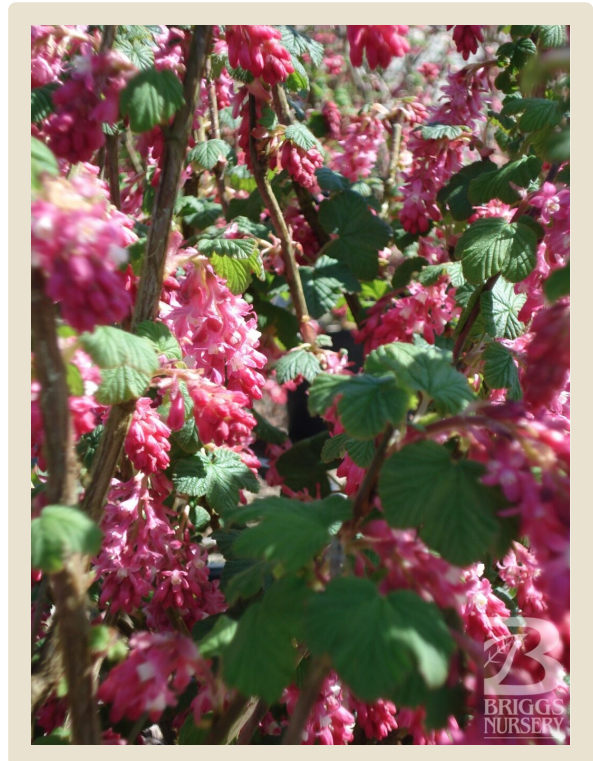

Ribes sanguineum

King Edward VII

GPP Award

This superb red-flowered form is a favorite of hummingbirds. The midspring blooms are long lasting—up to 30 days. Tolerant of partial shade and dry spells (once established). Upright, arching habit. GPP award. 5-6' x 4'.

Common Name

Red Flowering Currant

Variety

King Edward VII

Zone

Zone 5

Mature Size

5-6'H x 4'W

Bloom Time

Midspring

Plant Type

Deciduous Shrub

Flower Color

Dark Pink to Red

715 S Bank Road
Elma, Washington
United States 98541

Tel: 1-800-444-1515
Fax: 360-482-6187

Quality That Grows™