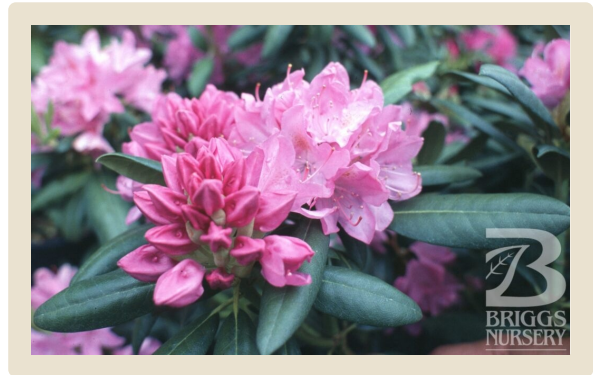

Rhododendron

English Roseum

This rhododendron is a staple of landscapes in the Northeast, thanks to its ironclad hardiness and willingness to perform reliably in blazing sun and high humidity. The rose-pink flowers are abundant in late midseason. 6' x 6'—with time, plants can become larger.

Bloom Time

Late Midseason

Plant Type

Evergreen Shrub

Flower Color

Rose-Pink

715 S Bank Road
Elma, Washington
United States 98541

Tel: 1-800-444-1515
Fax: 360-482-6187