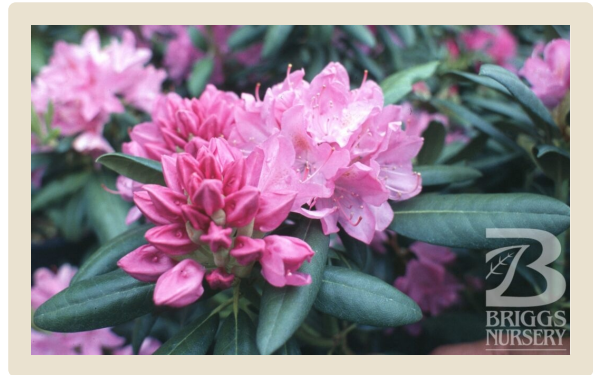

Rhododendron

English Roseum

This rhododendron is a staple of landscapes in the Northeast, thanks to its ironclad hardiness and willingness to perform reliably in blazing sun and high humidity. The rose-pink flowers are abundant in late midseason. 6' x 6'—with time, plants can become larger.

Common Name

'English Roseum' Rhododendron

Variety

English Roseum

Zone

Zone 5 (H1)

Mature Size

6'H x 6'W

Bloom Time

Late Midseason

Plant Type

Evergreen Shrub

Flower Color

Rose-Pink

715 S Bank Road
Elma, Washington
United States 98541

Tel: 1-800-444-1515
Fax: 360-482-6187

Quality That Grows™