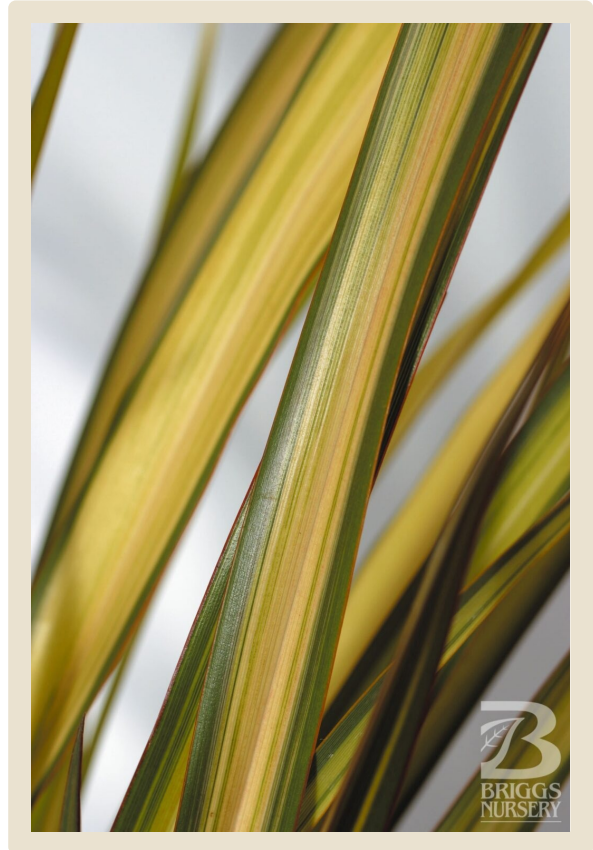

Phormium

Apricot Queen

Blades are 2-3" wide slightly arching and twisted in light yellow with green margins. In cooler weather the "apricot" really comes out! Sun. 4' x 4'.

Common Name

'Apricot Queen' New Zealand Flax

Variety

Apricot Queen

Zone

Zone 7

Mature Size

4'H x 4'W

Plant Type

Perennials