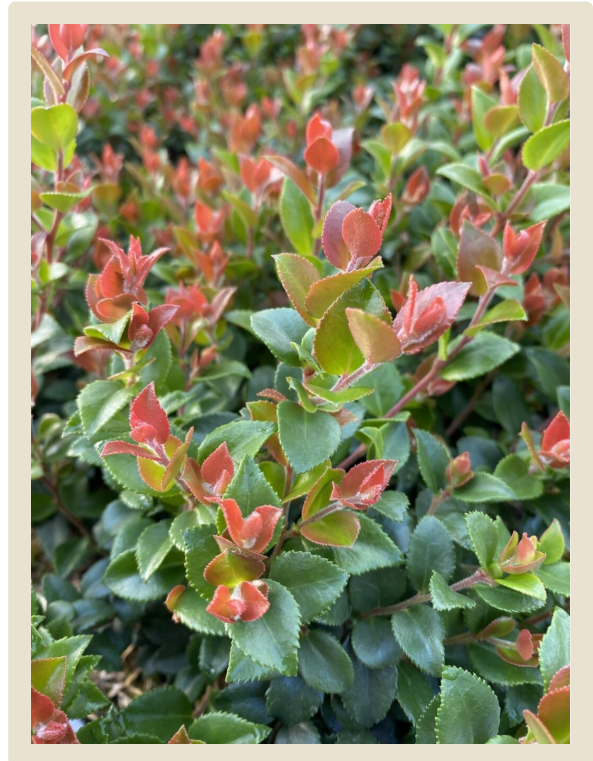

Vaccinium ovatum

'124OSU' Cascade Jewel

USPP#35,894

Oregon State University

Royalty Fee

Developed at the Oregon Agricultural Research Center in Corvallis, Oregon and introduced by Oregon State University. *Vaccinium ovatum* '124OSU' aka Cascade Jewel stands out from other cultivars with thicker more rigid stems, giving 'Cascade Jewel' a more structured upright habit. Dense compact growth allows for a less floppy evergreen shrub while maintaining vigorous growth habits which allows for a quicker finish with less pruning. Eye catching new deep red growth. Extremely floriferous, providing racemes of white, urn shaped flowers that bloom in the spring followed by medium to large glossy purple/black berries in the summer. Multiple points of interest.

Drought and salt tolerant but prefers acidic soils that are moist and well drained. It attracts hummingbirds and butterflies while being deer resistant. Grows to 3 feet wide by 3½ feet tall. Hardy to zones 7–9.

Common Name

Evergreen Huckleberry

Variety

'124OSU' Cascade Jewel USPP#35,894

Zone

Zone 7

Mature Size

3.5'H x 3'W

Bloom Time

Spring

Plant Type

Evergreen Shrub, Fruits

Flower Color

White

**BRIGGS
NURSERY**

715 S Bank Road
Elma, Washington
United States 98541