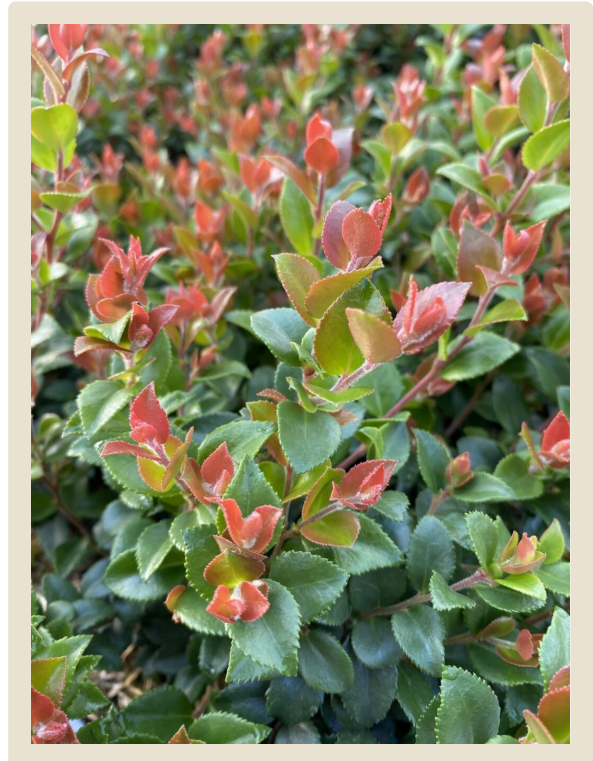

Vaccinium ovatum

Cascade Jewel

USPP#35,894

Oregon State University

Royalty Fee

Developed at the Oregon Agricultural Research Center in Corvallis, Oregon and introduced by Oregon State University. *Vaccinium ovatum* 'Cascade Jewel' stands out from other cultivars with thicker more rigid stems, giving 'Cascade Jewel' a more structured upright habit. Dense compact growth allows for a less floppy evergreen shrub while maintaining vigorous growth habits which allows for a quicker finish with less pruning. Eye catching new deep red growth. Extremely floriferous, providing racemes of white, urn shaped flowers that bloom in the spring followed by medium to large glossy purple/black berries in the summer. Multiple points of interest.

Drought and salt tolerant but prefers acidic soils that are moist and well drained. It attracts hummingbirds and butterflies while being deer resistant. Grows to 3 feet wide by 3½ feet tall. Hardy to zones 7–9.

Common Name

Evergreen Huckleberry

Variety

'Cascade Jewel' USPP#35,894

Zone

Zone 7

Mature Size

3.5'H x 3'W

Bloom Time

Spring

Plant Type

Evergreen Shrub, Fruits

Flower Color

White

**BRIGGS
NURSERY**

715 S Bank Road
Elma, Washington
United States 98541