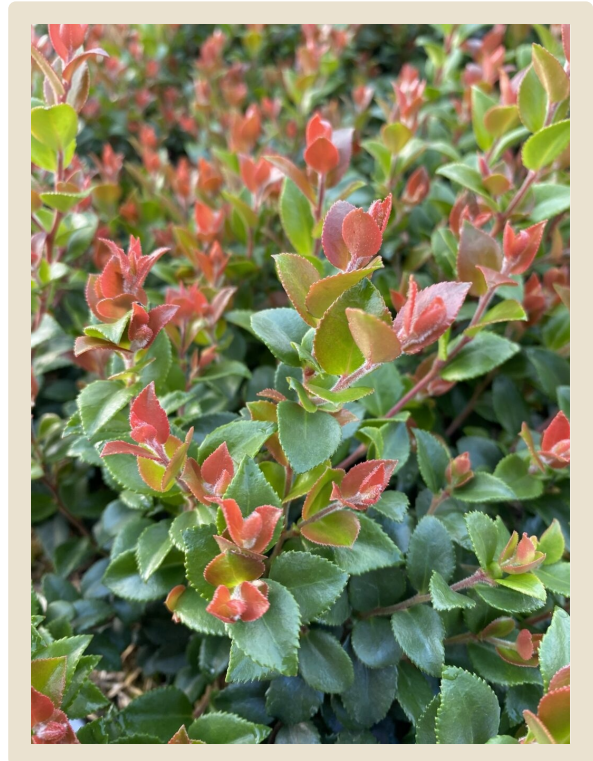

Vaccinium ovatum

'124OSU' Cascade Jewel

USPP#35,894

 Oregon State University |  Royalty Fee

Developed at the Oregon Agricultural Research Center in Corvallis, Oregon and introduced by Oregon State University. *Vaccinium ovatum* '124OSU' aka Cascade Jewel stands out from other cultivars with thicker more rigid stems, giving 'Cascade Jewel' a more structured upright habit. Dense compact growth allows for a less floppy evergreen shrub while maintaining vigorous growth habits which allows for a quicker finish with less pruning. Eye catching new deep red growth. Extremely floriferous, providing racemes of white, urn shaped flowers that bloom in the spring followed by medium to large glossy purple/black berries in the summer. Multiple points of interest.

Drought and salt tolerant but prefers acidic soils that are moist and well drained. It attracts hummingbirds and butterflies while being deer resistant. Grows to 3 feet wide by 3½ feet tall. Hardy to zones 7–9.

Common Name

Evergreen Huckleberry

Variety

'124OSU' Cascade Jewel USPP#35,894

Zone

Zone 7

Mature Size

3.5'H x 3'W

Bloom Time

Spring

Plant Type

Evergreen Shrub, Fruits

Flower Color

White

**BRIGGS
NURSERY**

715 S Bank Road
Elma, Washington
United States 98541