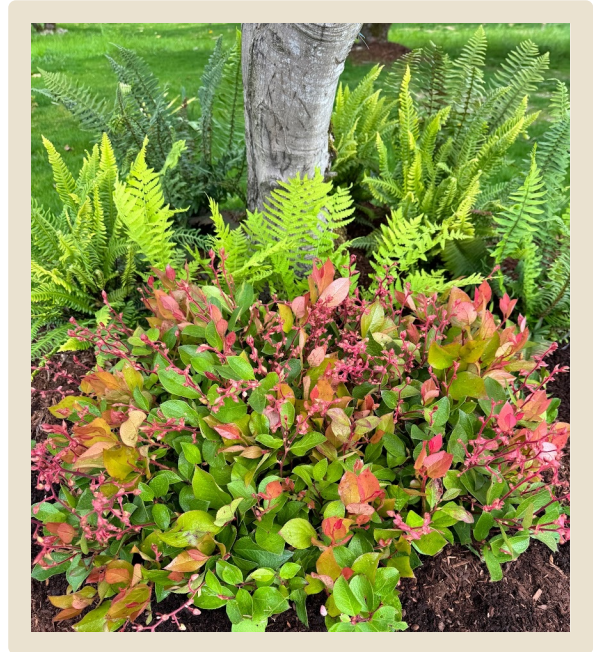

Gaultheria shallon

Cascade Sunrise

 Sidhu & Sons Nursery

Gaultheria shallon 'Gaulsidh12' (USPP#34,625, CPBRAFF) Cascade Sunrise is a dramatic colored sport of the species Gaultheria shallon. Beautiful orange-red new growth. Foliage is narrower and more tapered than species.

Urn shaped flowers are pink. Edible berries in summer.

Grows to 3'H in full sun, taller in shade. Up to 6' under ideal conditions. Equal spread.

Common Name

Salal

Variety

Cascade Sunrise

Zone

Zone 6

Mature Size

36" x 36"

Bloom Time

Spring

Plant Type

Evergreen Shrub

Flower Color

Pink