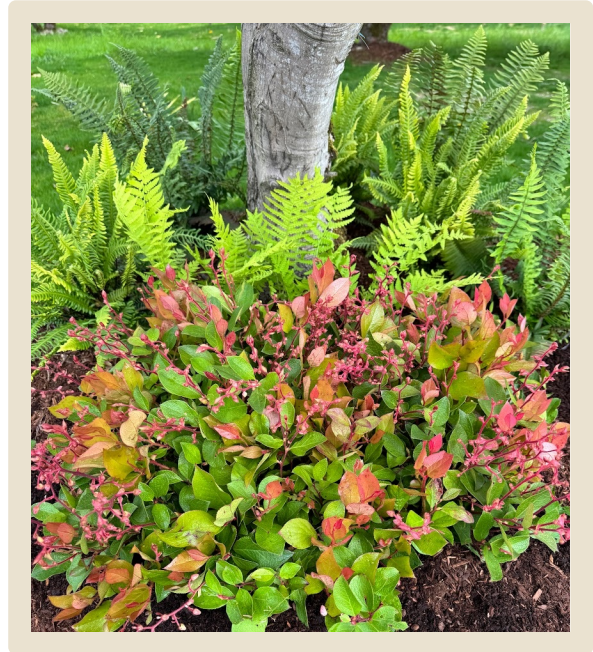

Gaultheria shallon

Cascade Sunrise

Sidhu & Sons Nursery

Gaultheria shallon 'Gaulsidh12' (USPP#34,625, CPBRAFF) Cascade Sunrise is a dramatic colored sport of the species Gaultheria shallon. Beautiful orange-red new growth. Foliage is narrower and more tapered than species.

Urn shaped flowers are pink. Edible berries in summer.

Grows to 3'H in full sun, taller in shade. Up to 6' under ideal conditions. Equal spread.

Common Name

Salal

Variety

Cascade Sunrise

Zone

Zone 6

Mature Size

36" x 36"

Bloom Time

Spring

Plant Type

Evergreen Shrub

Flower Color

Pink

715 S Bank Road
Elma, Washington
United States 98541

Tel: 1-800-444-1515
Fax: 360-482-6187

Quality That Grows™