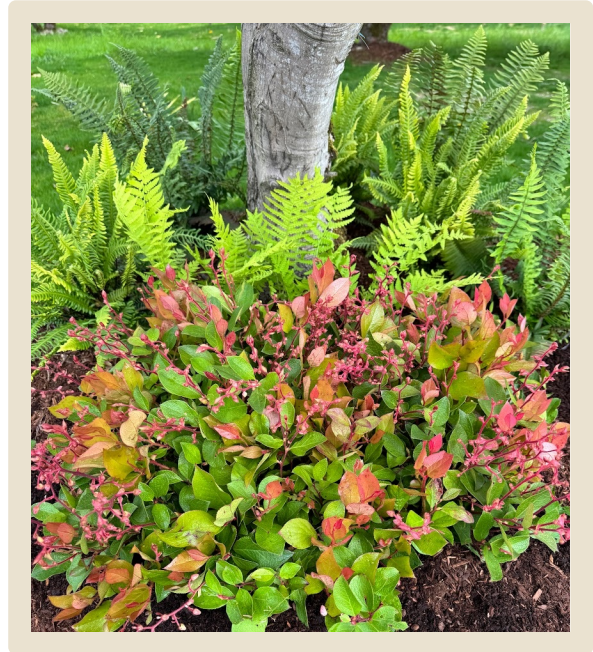

# Cascade Sunrise

 Sidhu & Sons Nursery

Gaultheria shallon 'Gaulsidh12' (USPP#34,625, CPBRAFF) Cascade Sunrise is a dramatic colored sport of the species Gaultheria shallon. Beautiful orange-red new growth. Foliage is narrower and more tapered than species.

Urn shaped flowers are pink. Edible berries in summer.

Grows to 3'H in full sun, taller in shade. Up to 6' under ideal conditions. Equal spread.

Common Name

**Salal**

Variety

**Cascade Sunrise**

Zone

**Zone 6**

Mature Size

**36" x 36"**

Bloom Time

**Spring**

Plant Type

**Evergreen Shrub**

Flower Color

**Pink**