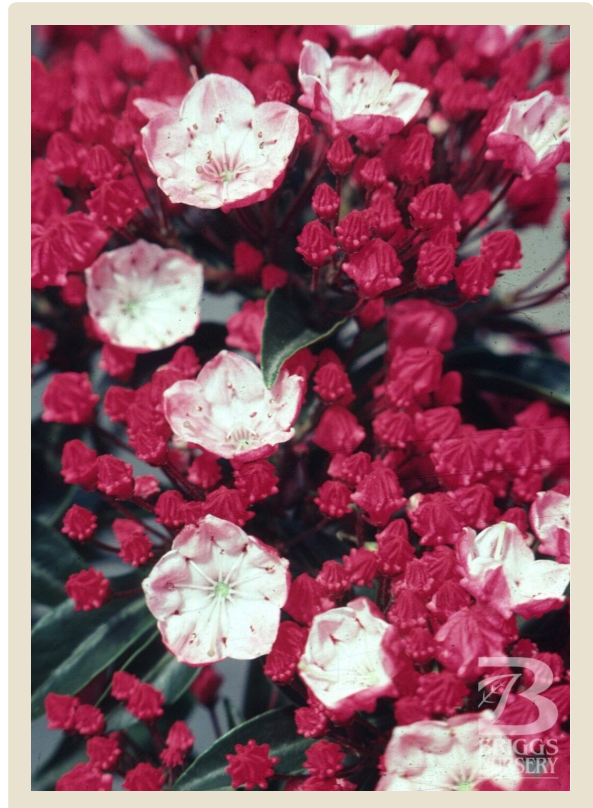

Kalmia latifolia

Nipmuck

Jaynes

Intense red buds, soft pink flowers. The outside of the corolla is dark pink. 4 1/2' x 4'.

Common Name

'Nipmuck' Mountain Laurel

Variety

Nipmuck

Zone

Zone 5

Mature Size

4 1/2' x 4'

Bloom Time

Late Spring

Plant Type

Evergreen Shrub

Flower Color

Intense Red Buds, Soft Pink Flowers

715 S Bank Road
Elma, Washington
United States 98541

Tel: 1-800-444-1515
Fax: 360-482-6187

Quality That Grows™