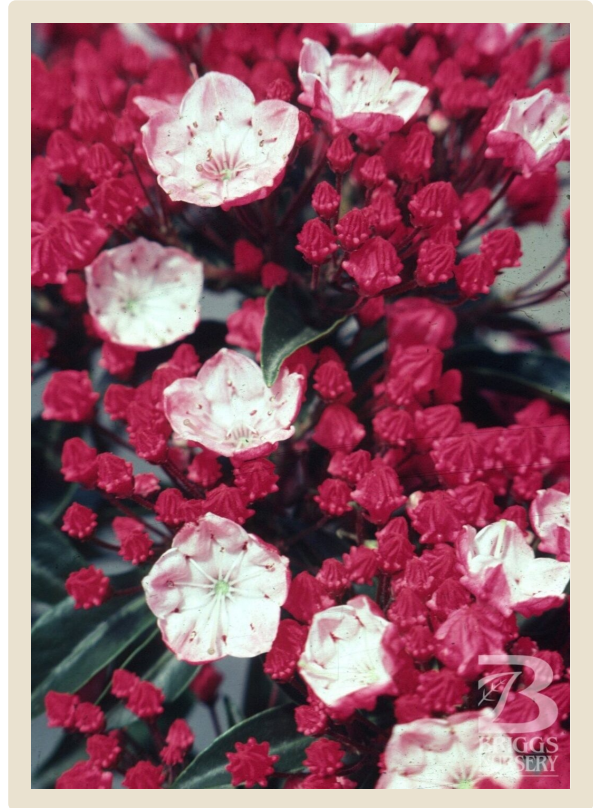

Kalmia latifolia

Nipmuck

Jaynes

Intense red buds, soft pink flowers. The outside of the corolla is dark pink. 4 1/2' x 4'.

Common Name

'Nipmuck' Mountain Laurel

Variety

Nipmuck

Zone

Zone 5

Mature Size

4 1/2' x 4'

Bloom Time

Late Spring

Plant Type

Evergreen Shrub

Flower Color

Intense Red Buds, Soft Pink Flowers

715 S Bank Road
Elma, Washington
United States 98541

Tel: 1-800-444-1515
Fax: 360-482-6187

Quality That Grows™