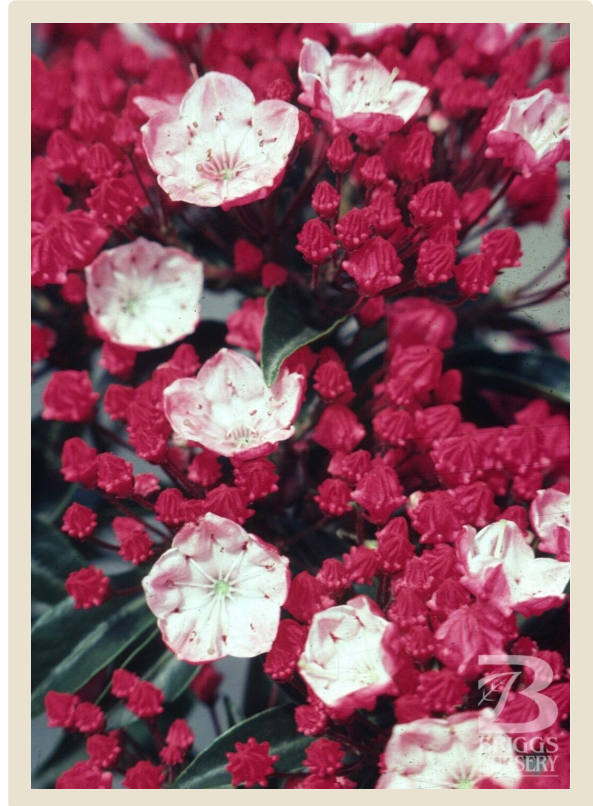

Kalmia latifolia

Nipmuck

Jaynes

Intense red buds, soft pink flowers. The outside of the corolla is dark pink. 4 1/2' x 4'.

Common Name

'Nipmuck' Mountain Laurel

Variety

Nipmuck

Zone

Zone 5

Mature Size

4 1/2' x 4'

Bloom Time

Late Spring

Plant Type

Evergreen Shrub

Flower Color

Intense Red Buds, Soft Pink Flowers

715 S Bank Road
Elma, Washington
United States 98541

Tel: 1-800-444-1515
Fax: 360-482-6187

Quality That Grows™