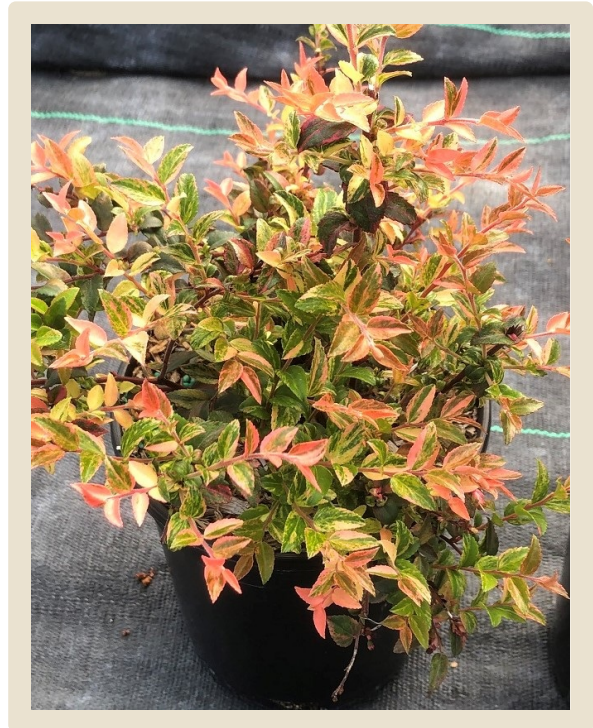

Vaccinium ovatum

'Vacbri2' Cascade Sunburst™ PP#34,948

Briggs Nursery

2021 Farwest People's Choice Award

Finely serrate foliage emerges coral, gradually turning green with creamy variegation. Pale pink Spring blooms followed by glossy purple-black berries in Summer, favored by wildlife and gourmets alike. Excellent for formal or informal hedges.

Native to Pacific Northwest. Hardy to Zone 7. Grows well in sun or shade, but prefers acidic soil that is moist, but well drained. 4' x 4' at maturity.

Common Name

Evergreen Huckleberry

Variety

'Vacbri2' Cascade Sunburst™ PP#34,948

Zone

Zone 7

Mature Size

4'H x 4'W

Bloom Time

Spring

Plant Type

Evergreen Shrub, Fruits

Flower Color

Pale Pink

715 S Bank Road
Elma, Washington
United States 98541

Tel: 1-800-444-1515
Fax: 360-482-6187

Quality That Grows™