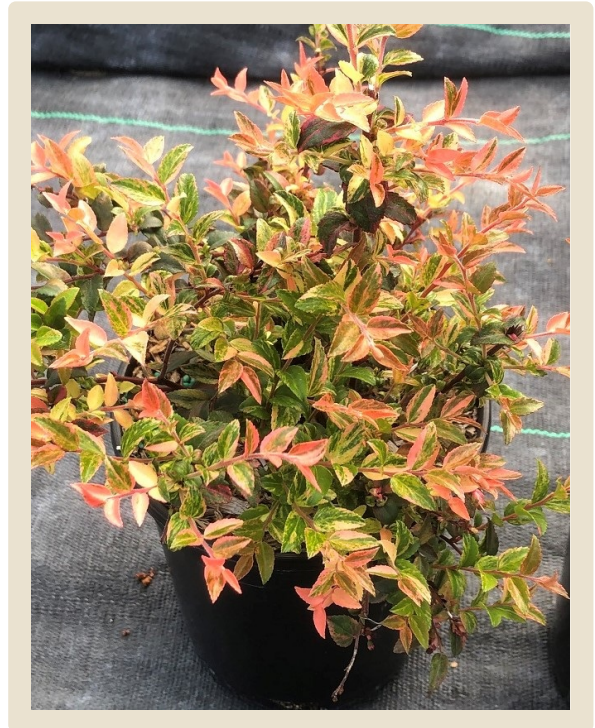

Vaccinium ovatum

'Vacbri2' Cascade Sunburst™ PP#34,948

Briggs Nursery

2021 Farwest People's Choice Award

Finely serrate foliage emerges coral, gradually turning green with creamy variegation. Pale pink Spring blooms followed by glossy purple-black berries in Summer, favored by wildlife and gourmets alike. Excellent for formal or informal hedges.

Native to Pacific Northwest. Hardy to Zone 7. Grows well in sun or shade, but prefers acidic soil that is moist, but well drained. 4' x 4' at maturity.

Common Name

Evergreen Huckleberry

Variety

'Vacbri2' Cascade Sunburst™ PP#34,948

Zone

Zone 7

Mature Size

4'H x 4'W

Bloom Time

Spring

Plant Type

Evergreen Shrub, Fruits

Flower Color

Pale Pink

715 S Bank Road
Elma, Washington
United States 98541

Tel: 1-800-444-1515
Fax: 360-482-6187

Quality That Grows™