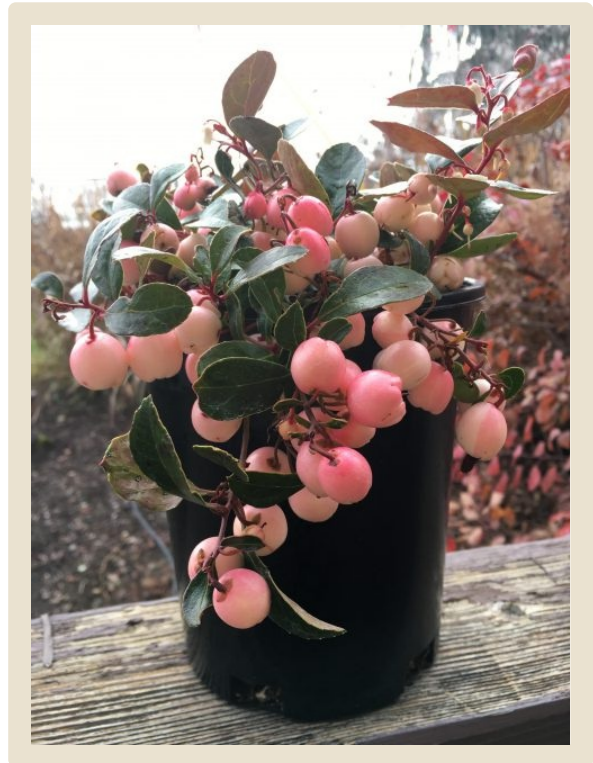

Gaultheria procumbens

Winter Fiesta™

Hokuto Takaji

Royalty Fee

Deep green, evergreen foliage forms a dense, spreading mat. White flowers in late summer turn into huge white berries in fall that turn cotton candy pink as the weather cools, creating a winter landscape spectacle that is showy and unique. A superb looking specimen that shines in the late summer through winter. Perfect for grouping in a semi-shade area. Outstanding for container use.

Thrives in partial shade and well-drained soil. Feed yearly with an organic fertilizer. Little pruning is needed due to this plant's tight, slow-growing form.

Common Name

Wintergreen

Variety

Winter Fiesta ('Hokutotakaji-001') PP 30,515

Zone

Zone 4

Mature Size

6"H x 36"W

Bloom Time

Summer

Plant Type

Evergreen Shrub, Groundcovers

Flower Color

White

715 S Bank Road
Elma, Washington
United States 98541

Tel: 1-800-444-1515
Fax: 360-482-6187

Quality That Grows™