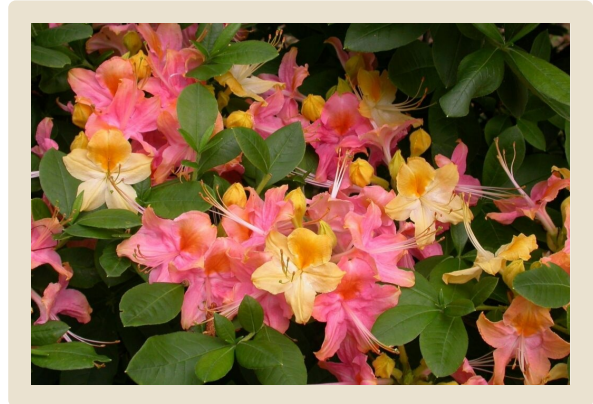

Azalea

Garden Rainbow

This deciduous Azalea features bright yellow flowers appearing in June, and as they mature, they individually turn orange and pink to create a “tricolor” floral display with all colors appearing at once. Mildew resistant foliage on a wide upright plant.

Bloom Time

Early Summer

Plant Type

Deciduous Shrub

Flower Color

Yellow to Orange to Pink

715 S Bank Road
Elma, Washington
United States 98541

Tel: 1-800-444-1515
Fax: 360-482-6187