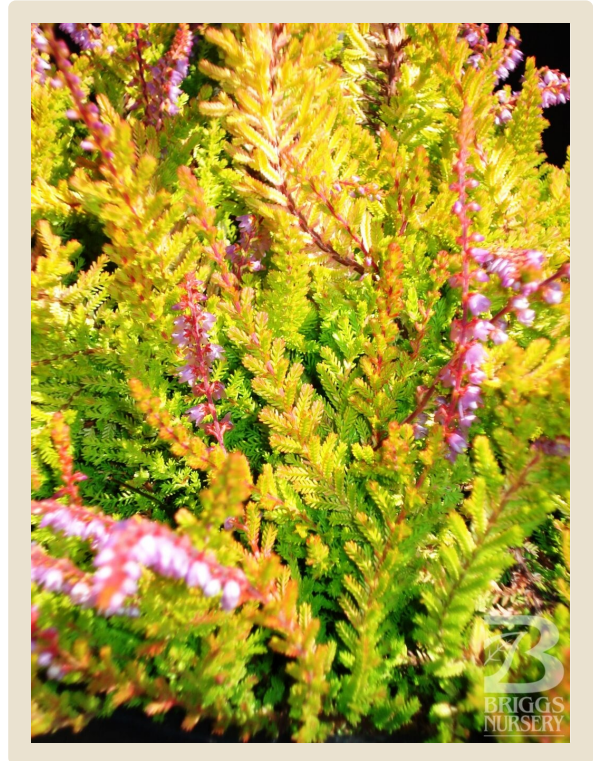

Calluna vulgaris

Multicolor

Gold foliage in summer, brilliant orange and red foliage in winter. The late-summer blooms are pale mauve. Low spreading habit. 6" x 12".

Common Name

'Multicolor' Heather

Variety

Multicolor

Zone

Zone 4

Mature Size

6" x 12"

Bloom Time

Late Summer

Plant Type

Evergreen Shrub

Flower Color

Pale Mauve

715 S Bank Road
Elma, Washington
United States 98541

Tel: 1-800-444-1515
Fax: 360-482-6187

Quality That Grows™