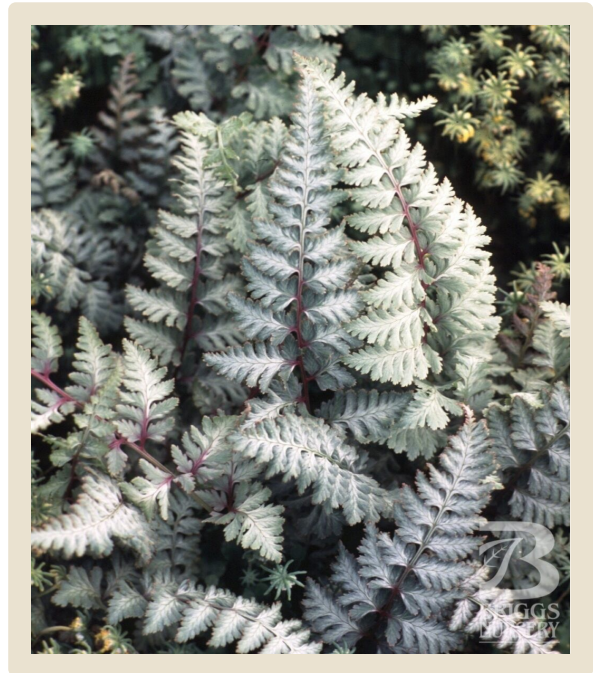

Athyrium Niponicum

Pictum

AGM Winner, GPP Award, 2004 PPA Perennial Plant of the Year

The fronds of this deciduous fern are as colorful as flowers. Their intricate patterns of silvery white on deep green, accented with reddish stems, provide a dash of light in a shady corner. Grows slowly as a young plant. 2004 PPA Perennial Plant of the Year. 1' x 1.5'

Common Name

Japanese Painted Fern

Variety

Pictum

Zone

Zone 4

Mature Size

1' x 2'

Plant Type

Fern

Flower Color

NA

715 S Bank Road
Elma, Washington
United States 98541

Tel: 1-800-444-1515
Fax: 360-482-6187

Quality That Grows™