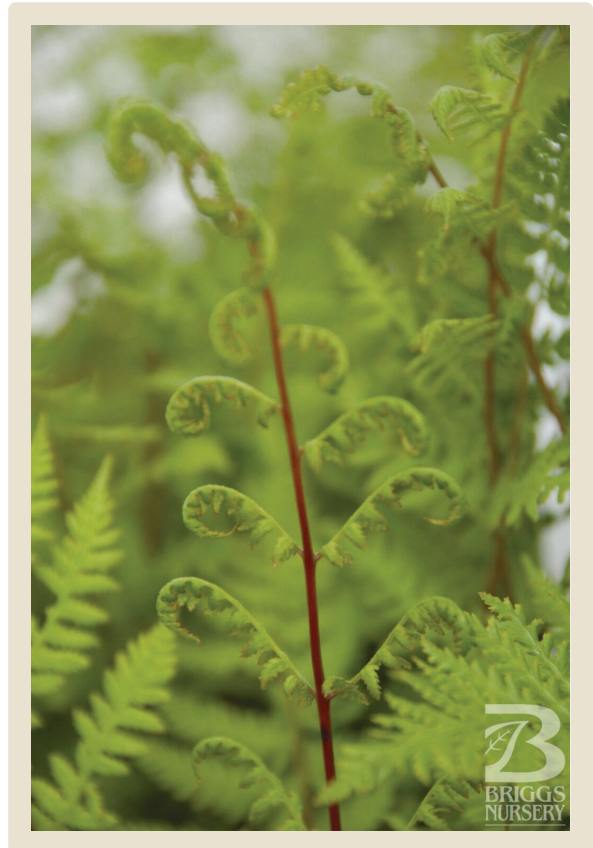

Athyrium angustum forma rubellum

Lady in Red

AGM Winner

The attractively delicate and very hardy Lady Fern is now even more beautiful. This new selection has a fountain of 30", brilliant red stems (stipes) that create a wonderful contrast against the lacy fronds. Very hardy & easy to grow. Best in partial sun. 30" x 18"

Common Name

Lady in Red Fern

Variety

Lady in Red

Zone

Zone 3

Mature Size

30"

Plant Type

Fern

Flower Color

NA

715 S Bank Road
Elma, Washington
United States 98541

Tel: 1-800-444-1515
Fax: 360-482-6187

Quality That Grows™