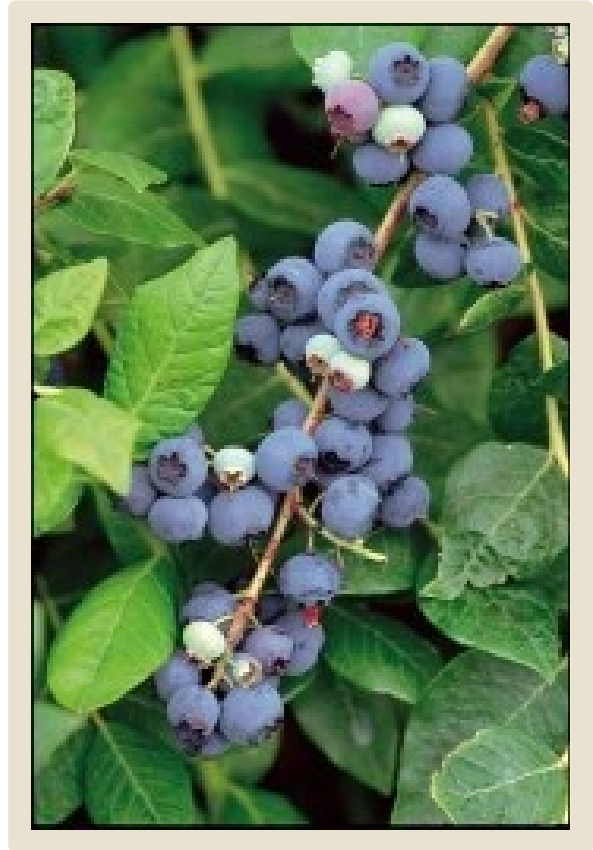

Vaccinium

Northland

'Northland' is a popular half-high variety that grows 3-4' tall and a bit wider. Medium-sized, medium blue, sweet blueberries ripen early mid-season, around June. Summer foliage is an attractive medium green, turning shades of yellow-orange to red and purple in Fall.

Reddish stems are showy in the Winter.

Fruit production is maximized when interplanted with another half high variety such as 'Northcountry'.

Best in the full sun, in acidic soils, with regular water and fertility.

High chill hour requirement.

Very wildlife friendly.

Very pollinator friendly.

Common Name

Half High Blueberry

Variety

Northland

Zone

Zone 3

Mature Size

3'H x 4'W

Bloom Time

May

Plant Type

Fruits

Flower Color

White

715 S Bank Road
Elma, Washington
United States 98541

Tel: 1-800-444-1515
Fax: 360-482-6187

Quality That Grows™