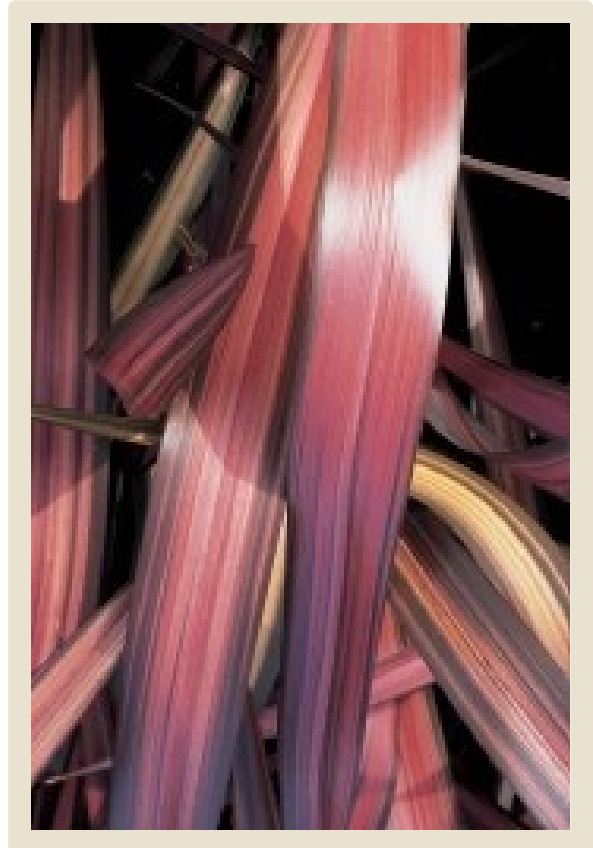

Phormium

Evening Glow

Margaret Jones

'Evening Glow' is a newer flax cultivar growing 3-4 ft. tall with slightly arching 1 1/2" wide leaves. They are predominantly reddish pink, with darker, reddish-purple margins. Somewhat similar to 'Maori Maiden' but more upright.

Best in full sun to light shade with occasional to regular irrigation. Will tolerate drought, but not nearly as attractive.

Common Name

'Evening Glow' New Zealand Flax

Variety

Evening Glow

Zone

Zone 8

Mature Size

4'H x 5'W

Plant Type

Perennials

715 S Bank Road
Elma, Washington
United States 98541

Tel: 1-800-444-1515
Fax: 360-482-6187

Quality That Grows™